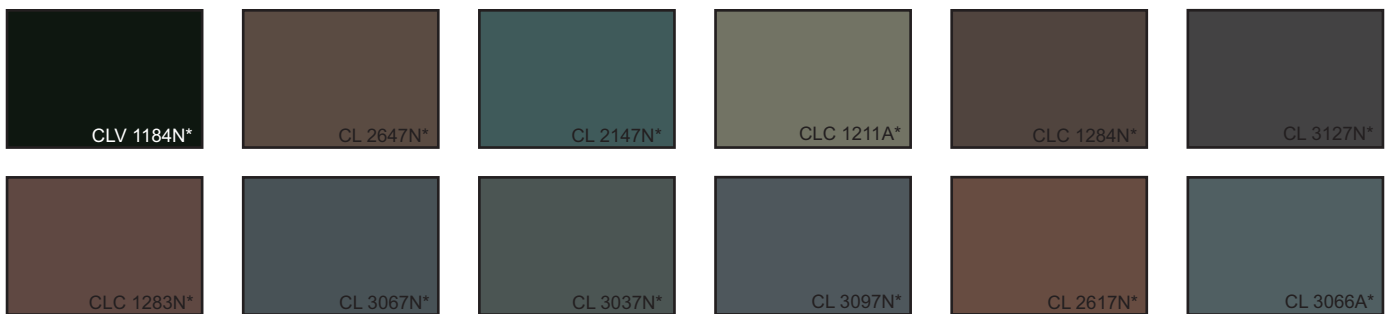

## Walls and Siding

## Fascia and Trim

## Doors and Shutters

\* Frazee paint number. Similar colors by other manufacturers may be substituted.  
 Due to the limitations of the printing process, colors may appear different than actual colors shown above.