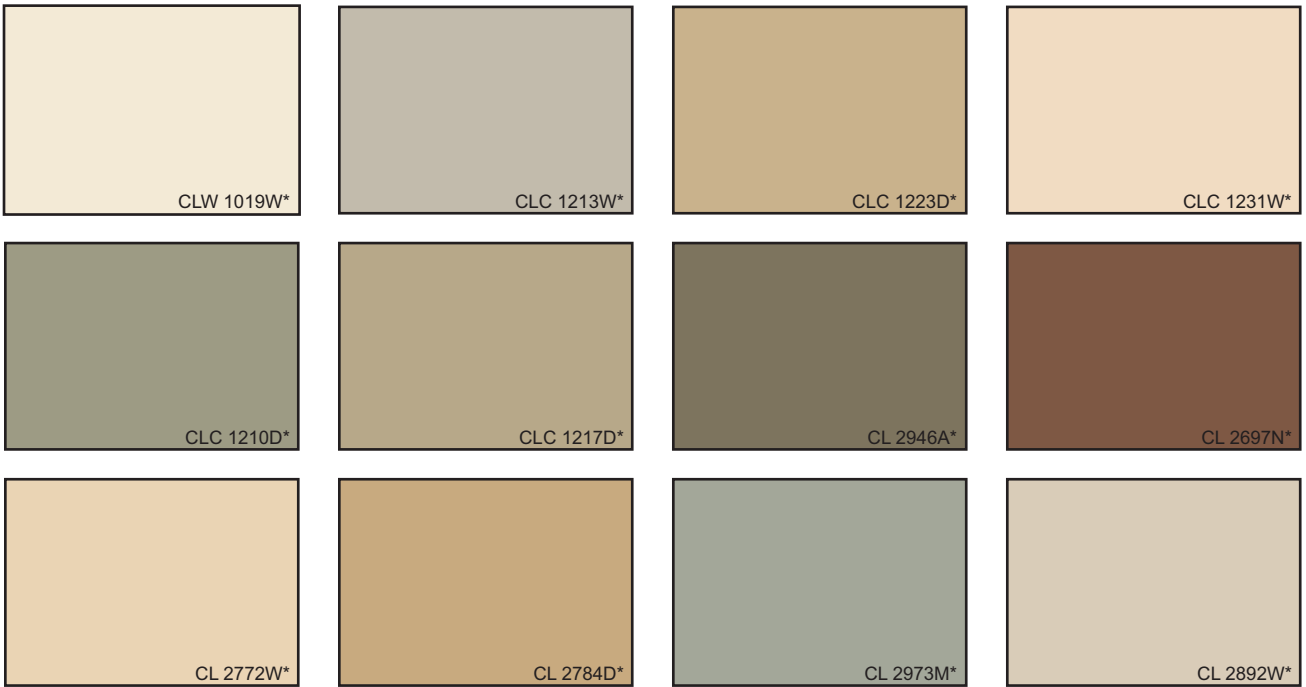

## Walls and Siding

## Fascia and Trim

## Doors and Shutters

\* Frazee paint number. Similar colors by other manufacturers may be substituted.  
 Due to the limitations of the printing process, colors may appear different than actual colors shown above.