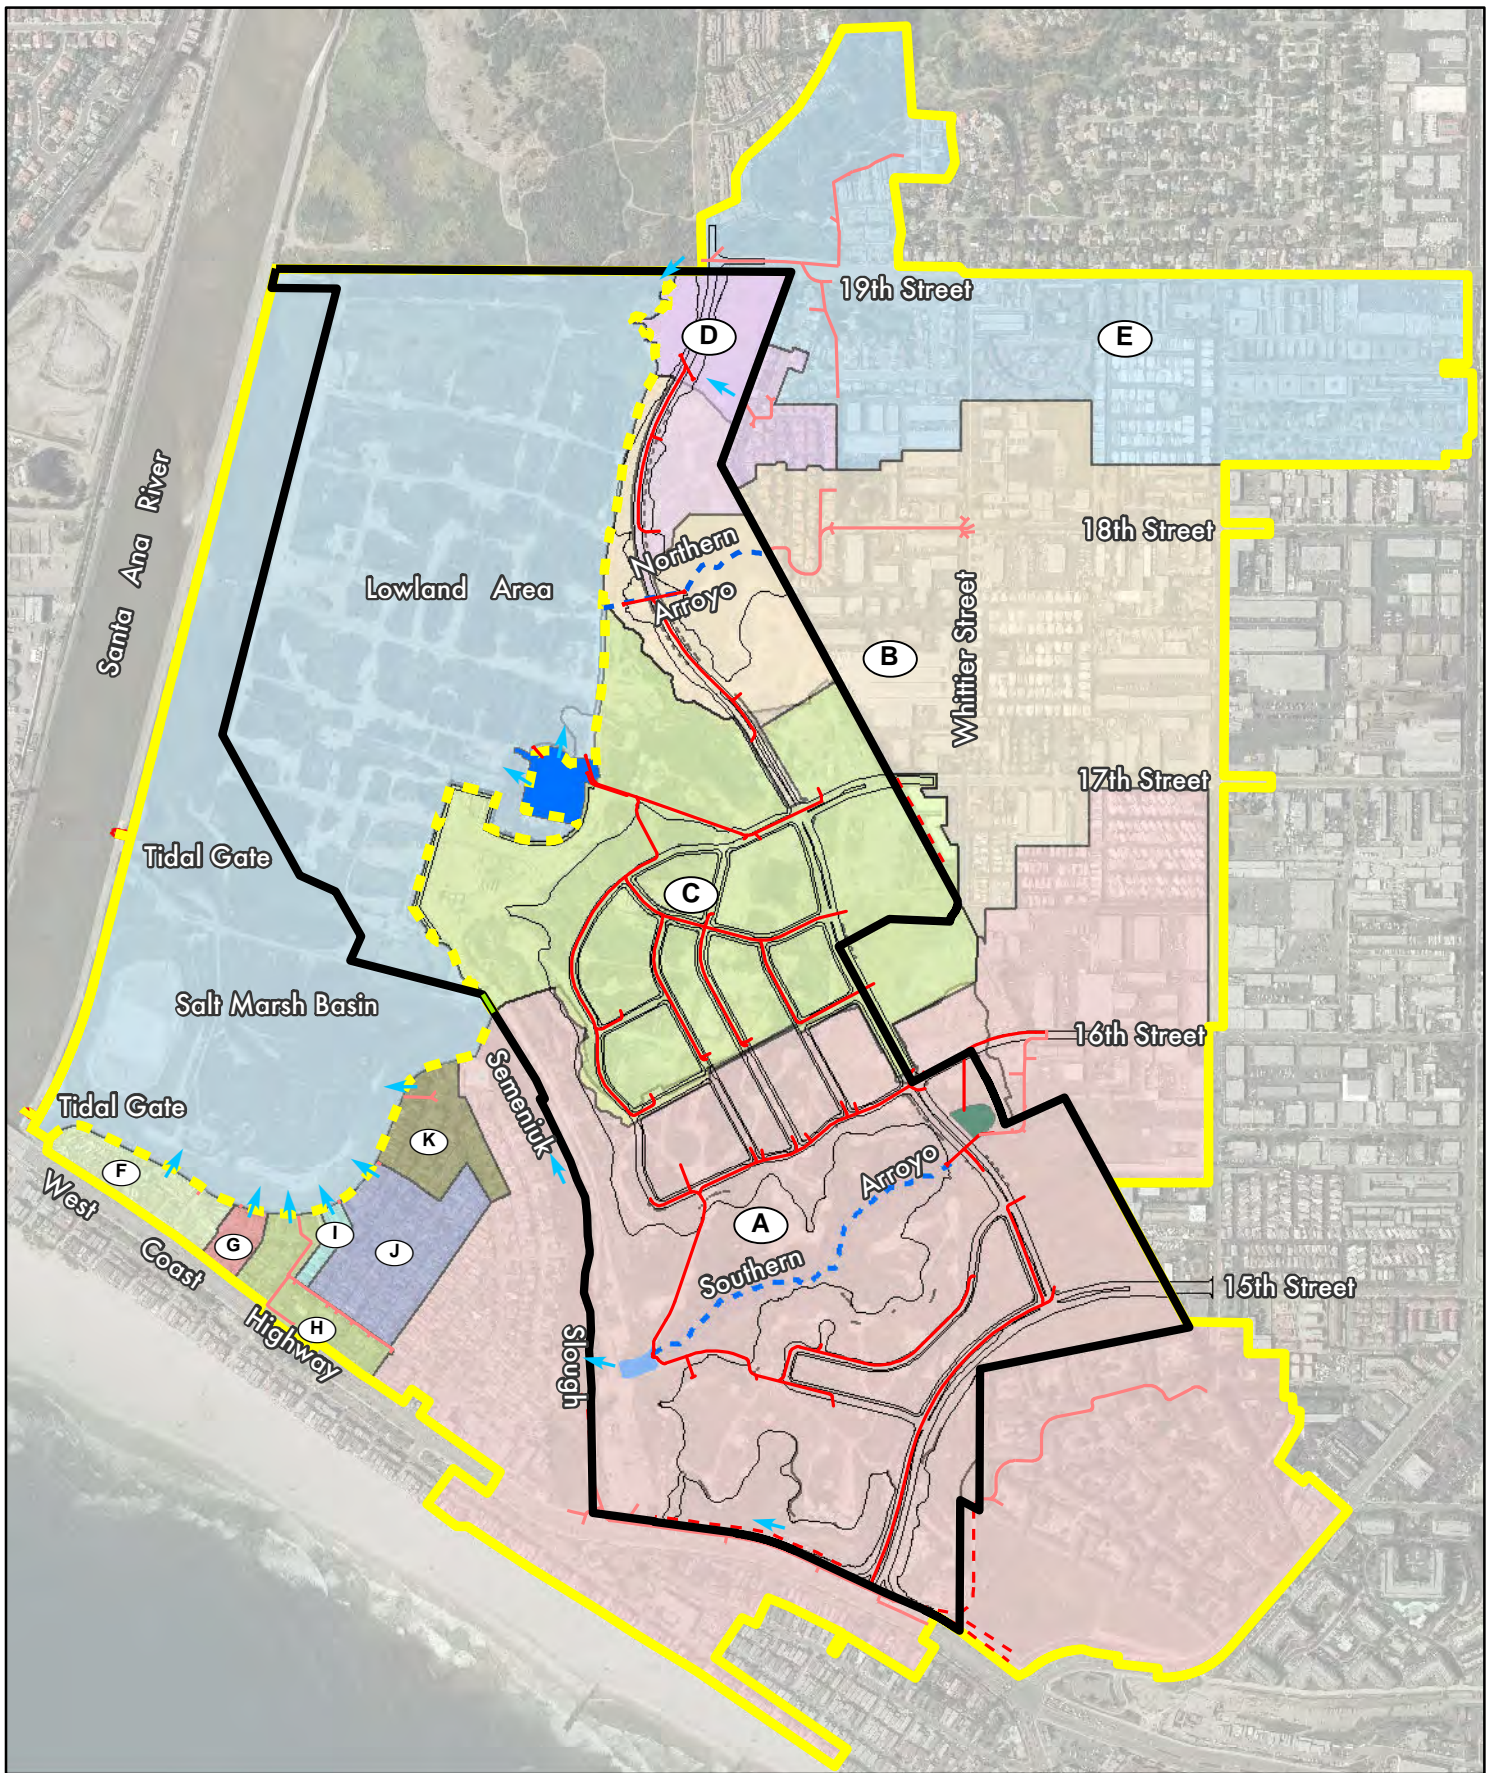

NEWPORT BANNING RANCH

Existing Watershed

April 9, 2010

NOT TO SCALE

P:\Project\821\01\Wat\GISWat\MXD\EIR Figures&Exhibits\pdf\82101gh-Fig7_Sub-Watershed_Map_New.pdf

NEWPORT BANNING RANCH

Proposed Watershed

April 9, 2010